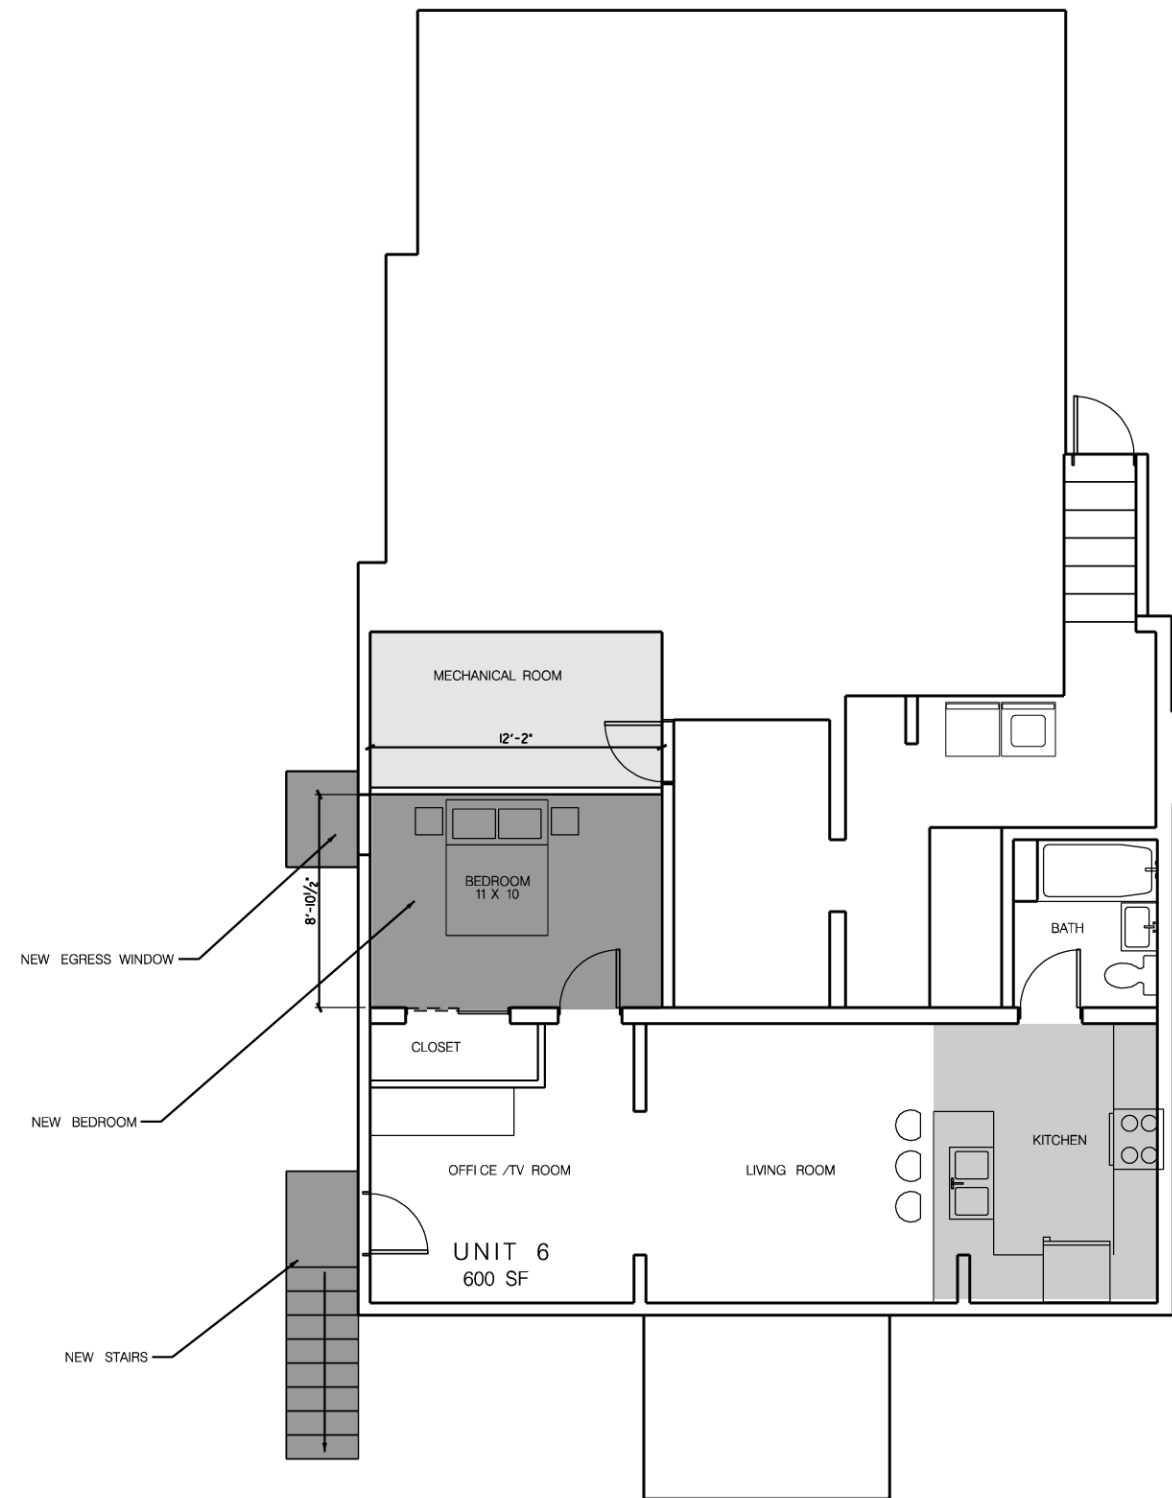

1483 Milwaukee Apartments
 RADFORD REALTY SERVICES
 SCALE 1' = 18" 09/02/09

FURY DESIGN
 4128 Umatilla St. Denver, CO 80211
 tel 303 458 5880 mobile 720 935 1609 fax 303 558 4252
 FURY DESIGN Inc. COPYRIGHT 2009

EXISTING BASEMENT PLAN

BASEMENT PLAN
ADDITIONAL 100 SF

1483 Milwaukee Apartments
 RADFORD REALTY SERVICES
 SCALE 1' = 18" 09/02/09

4128 Umatilla St. Denver, CO 80211
 tel 303 458 5880 mobile 720 935 1609 fax 303 558 4252
 FURY DESIGN Inc. COPYRIGHT 2009