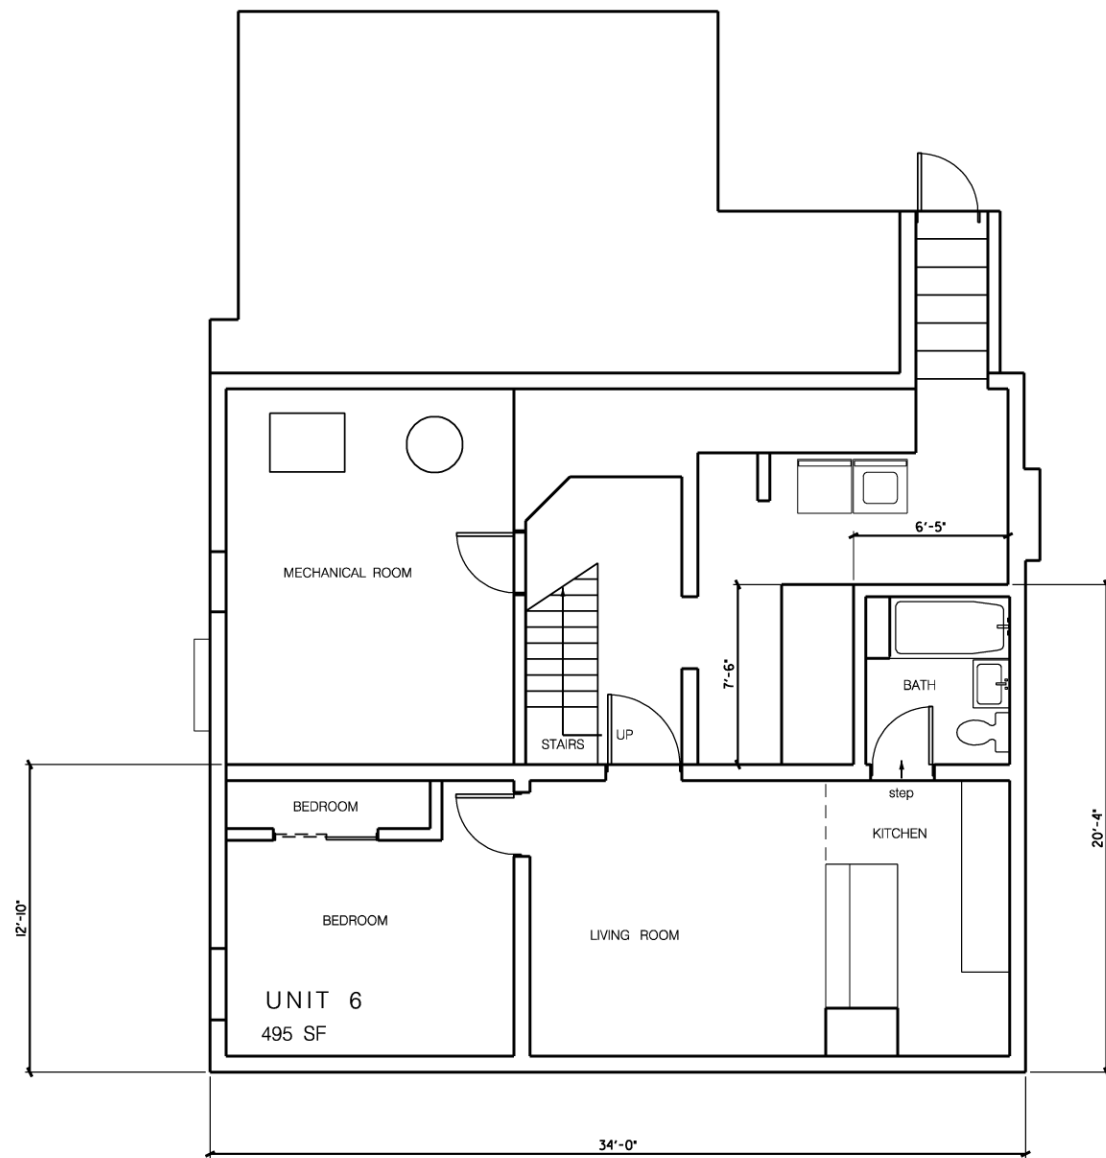

1483 Milwaukee Apartments
 RADFORD REALTY SERVICES
 SCALE 1' = 18" 09/02/09

FURY DESIGN
 4128 Umatilla St. Denver, CO 80211
 tel 303 458 5880 mobile 720 935 1609 fax 303 558 4252
 FURY DESIGN Inc. COPYRIGHT 2009

EXISTING BASEMENT PLAN

BASEMENT PLAN
ADDITIONAL 100 SF

1483 Milwaukee Apartments
 RADFORD REALTY SERVICES
 SCALE 1' = 18" 09/02/09

4128 Umatilla St. Denver, CO 80211
 tel 303 458 5880 mobile 720 935 1609 fax 303 558 4252
 FURY DESIGN Inc. COPYRIGHT 2009